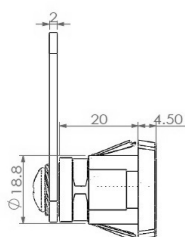

PRODUCT SHEET

Description:

Cam Lock x-44, 90DG, CPL, Straight Cam No. A02, CK SISO

Item number:

14.08.075-1

Units	Box	Carton	HS Code	Barcode
Pcs.	30	300	8301300000	
				5704866045049

Core turn direction