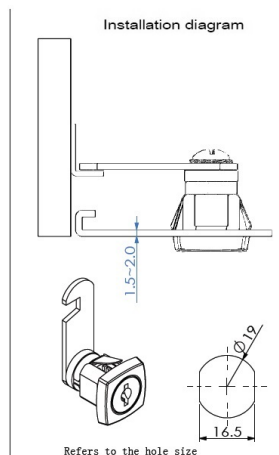

PRODUCT SHEET

Description:

Cam Lock x-44, 90DG, CPL, Straight Cam No. A02, CK SISO

Item number:

14.08.075-1

Units	Box	Carton	HS Code	Barcode
Pcs.	30	300	8301300000	
				5704866045049

Core turn direction