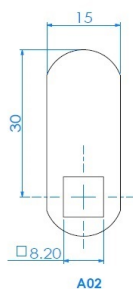

PRODUCT SHEET

Description:

Cam Lock x-44, 90DG, CPL, Straight Cam No. A02, CK SISO

Item number:

14.08.075-1

Units	Box	Carton	HS Code	Barcode
Pcs.	30	300	8301300000	
				5704866045049

Core turn direction