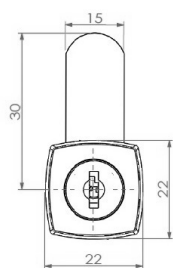

PRODUCT SHEET

Description:

Cam Lock x-44, 90DG, CPL, Straight Cam No. A02, CK SISO

Item number:

14.08.075-1

Units	Box	Carton	HS Code	Barcode
Pcs.	30	300	8301300000	
				5704866045049

Core turn direction